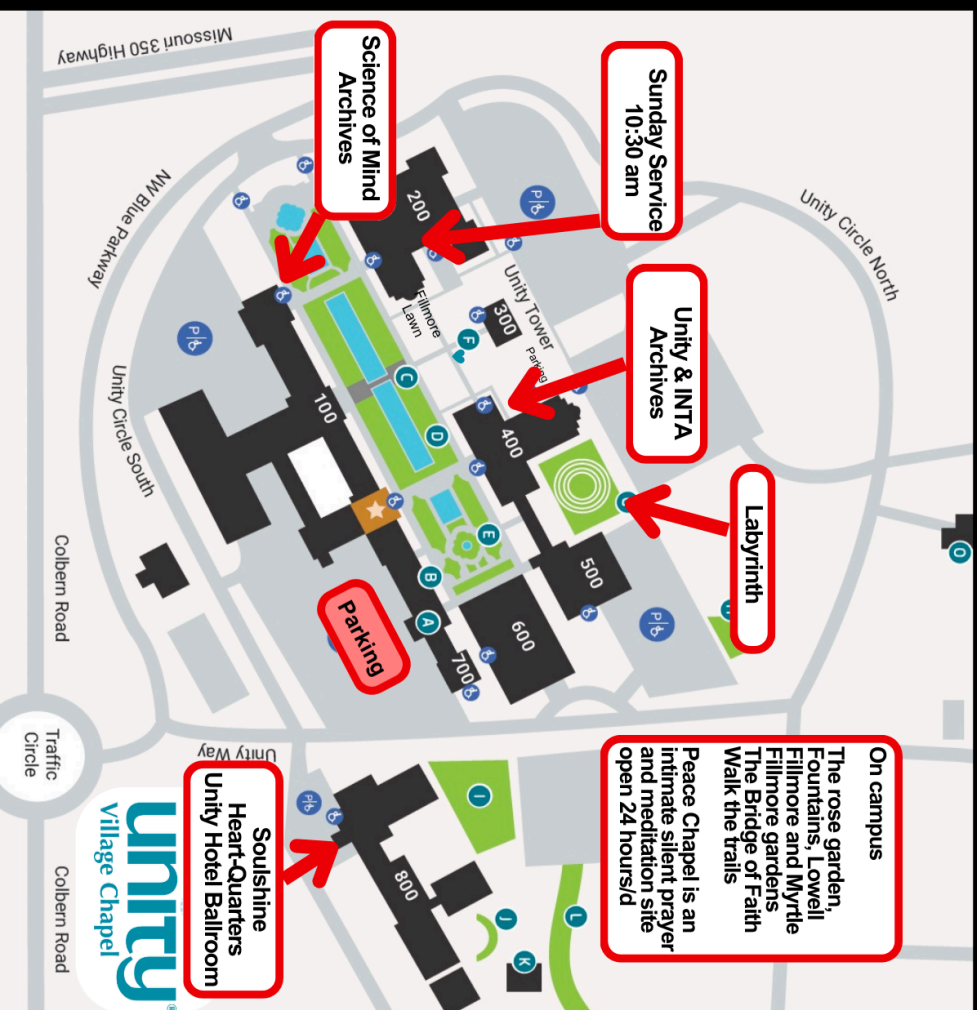

400 Building

- Archives
- Fillmore Chapel
- Peace Chapel 🏛️
- People Support (Human Resources)
- Training Rooms
- Unity Village Chapel Community Center
- INTA Archives

200 Building

- Atrium Chapel/Garden
- Dorothy Pierson Chapel 🏛️
- Fitness Center
- Unity Prayer Ministry
- Unity Worldwide Ministries

300 Building

- Unity Tower

500 Building

- Grand Ballroom
- Executive Ballroom

600 Building

- R.D. Goppert Event Center

700 Building

- The Fillmore Café

800 Building

- Hotel and Conference Center

MAP KEY

- | | |
|--|-----------------------------------|
| A Village Commons/Unity Gifts & Books | J Rainbow Bridge |
| B South Portico | K Chapel in the Woods 🏛️ |
| C Bridge of Faith 🏛️ | L Nature Trail |
| D Fountain Courtyard 🏛️ | M Johnnie Coleman Cottage* |
| E Rose Garden 🏛️ | N Ruth Mosley Villa* |
| F 12 Powers Prayer Garden 🏛️ | O Fillmore Manor |
| G Labyrinth | P Hummingbird Vista |
| H Myrtle Fillmore Grove 🌳 | Q Hummingbird Chateau |
| I Lowell's Garden Terrace | R Golf Course Clubhouse |

*Coming Soon

Science of Mind Archives

**Sunday Service
10:30 am**

Unity & INTA Archives

Labyrinth

On campus
The rose garden, Fountains, Lowell Fillmore and Myrtle Fillmore gardens The Bridge of Faith Walk the trails
Peace Chapel is an intimate silent prayer and meditation site open 24 hours/d